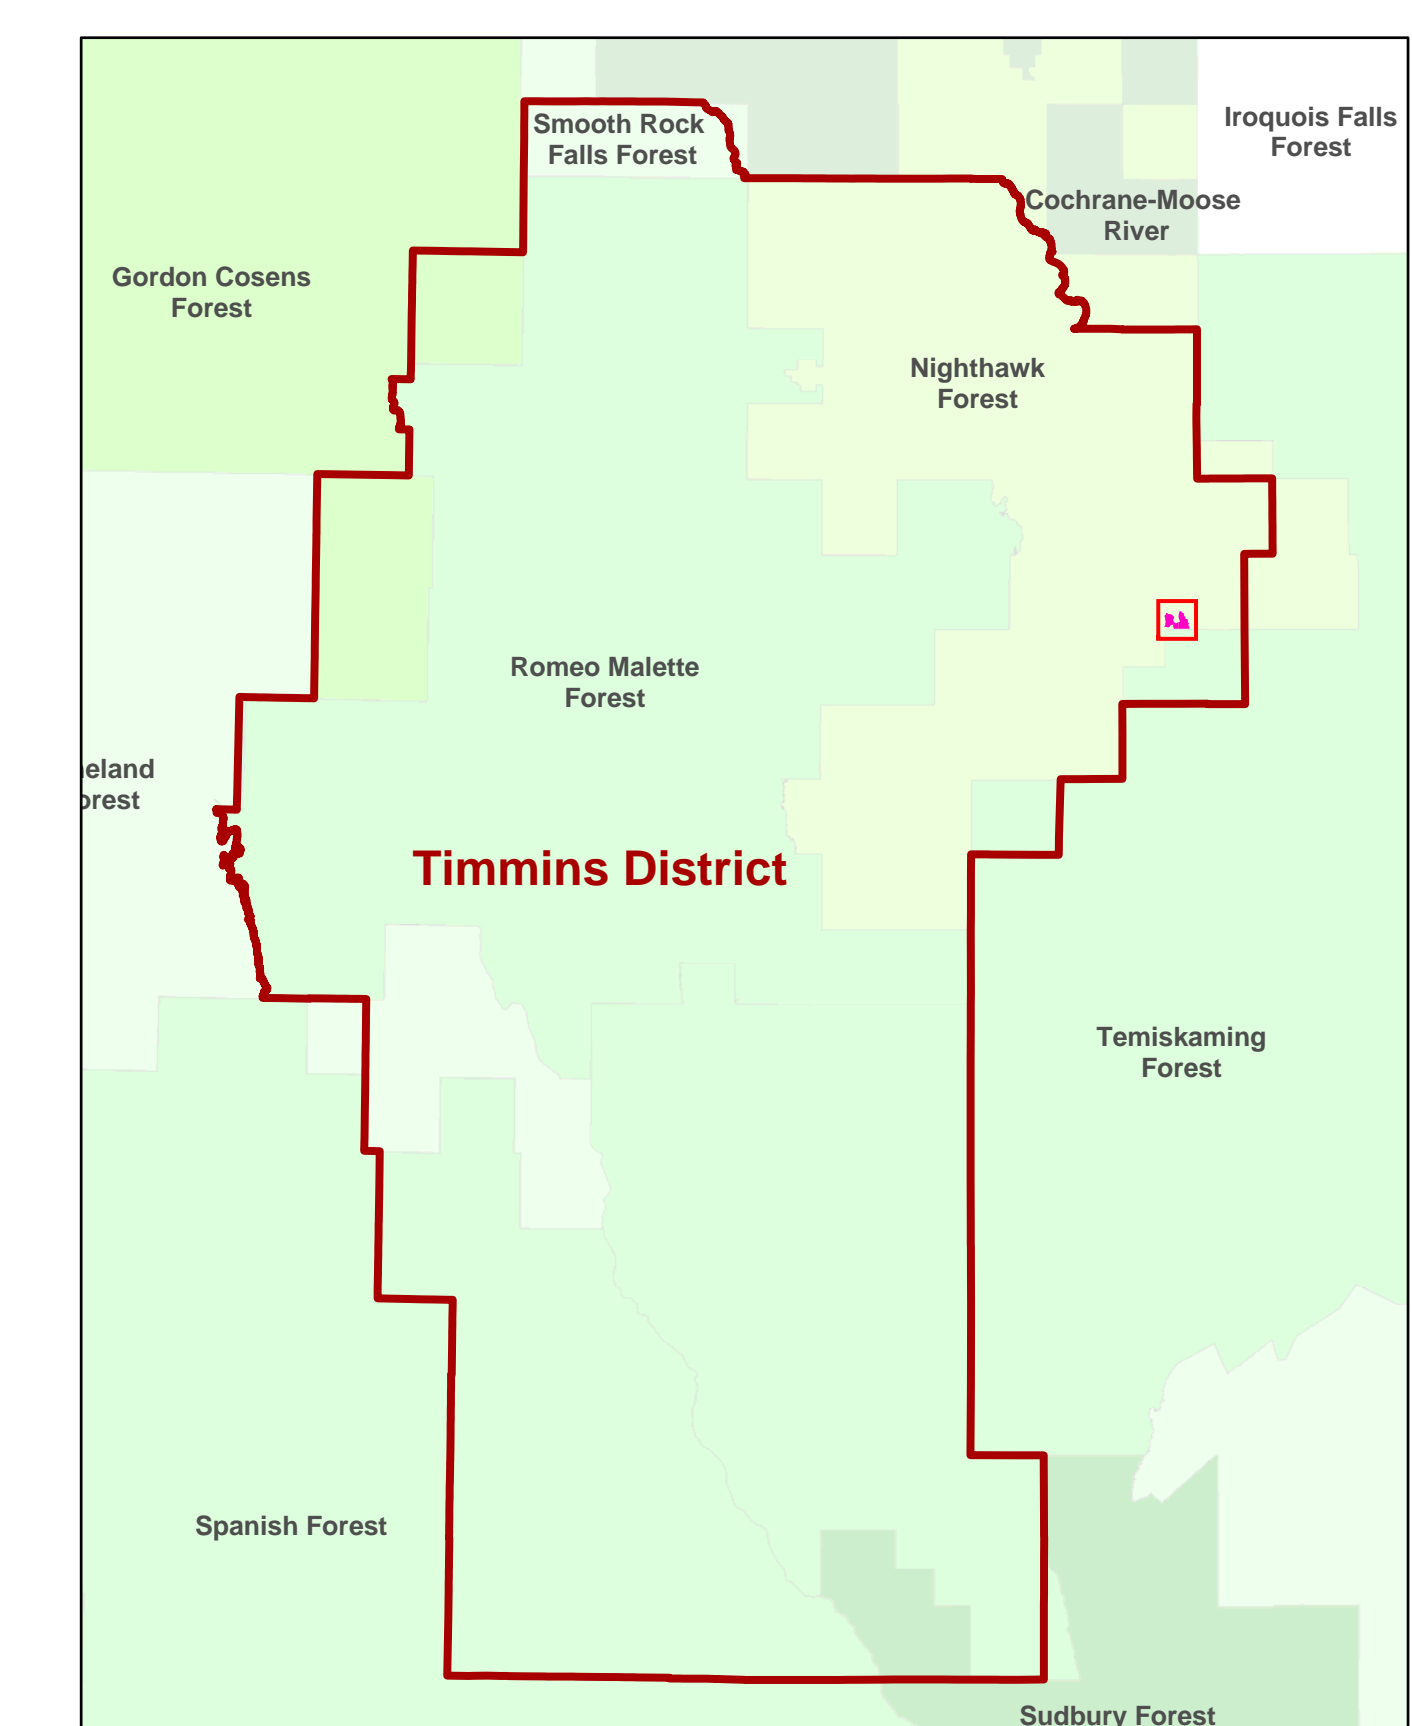

C1603

Elspeith Lake White Birch Outwash Conservation Reserve

Notes

This Map is illustrative only. Do not rely on it as being a precise indicator of routes, locations of features, nor as a guide to navigation.

Universal Transverse Mercator
North American Datum 1983

Scale 1:6,000