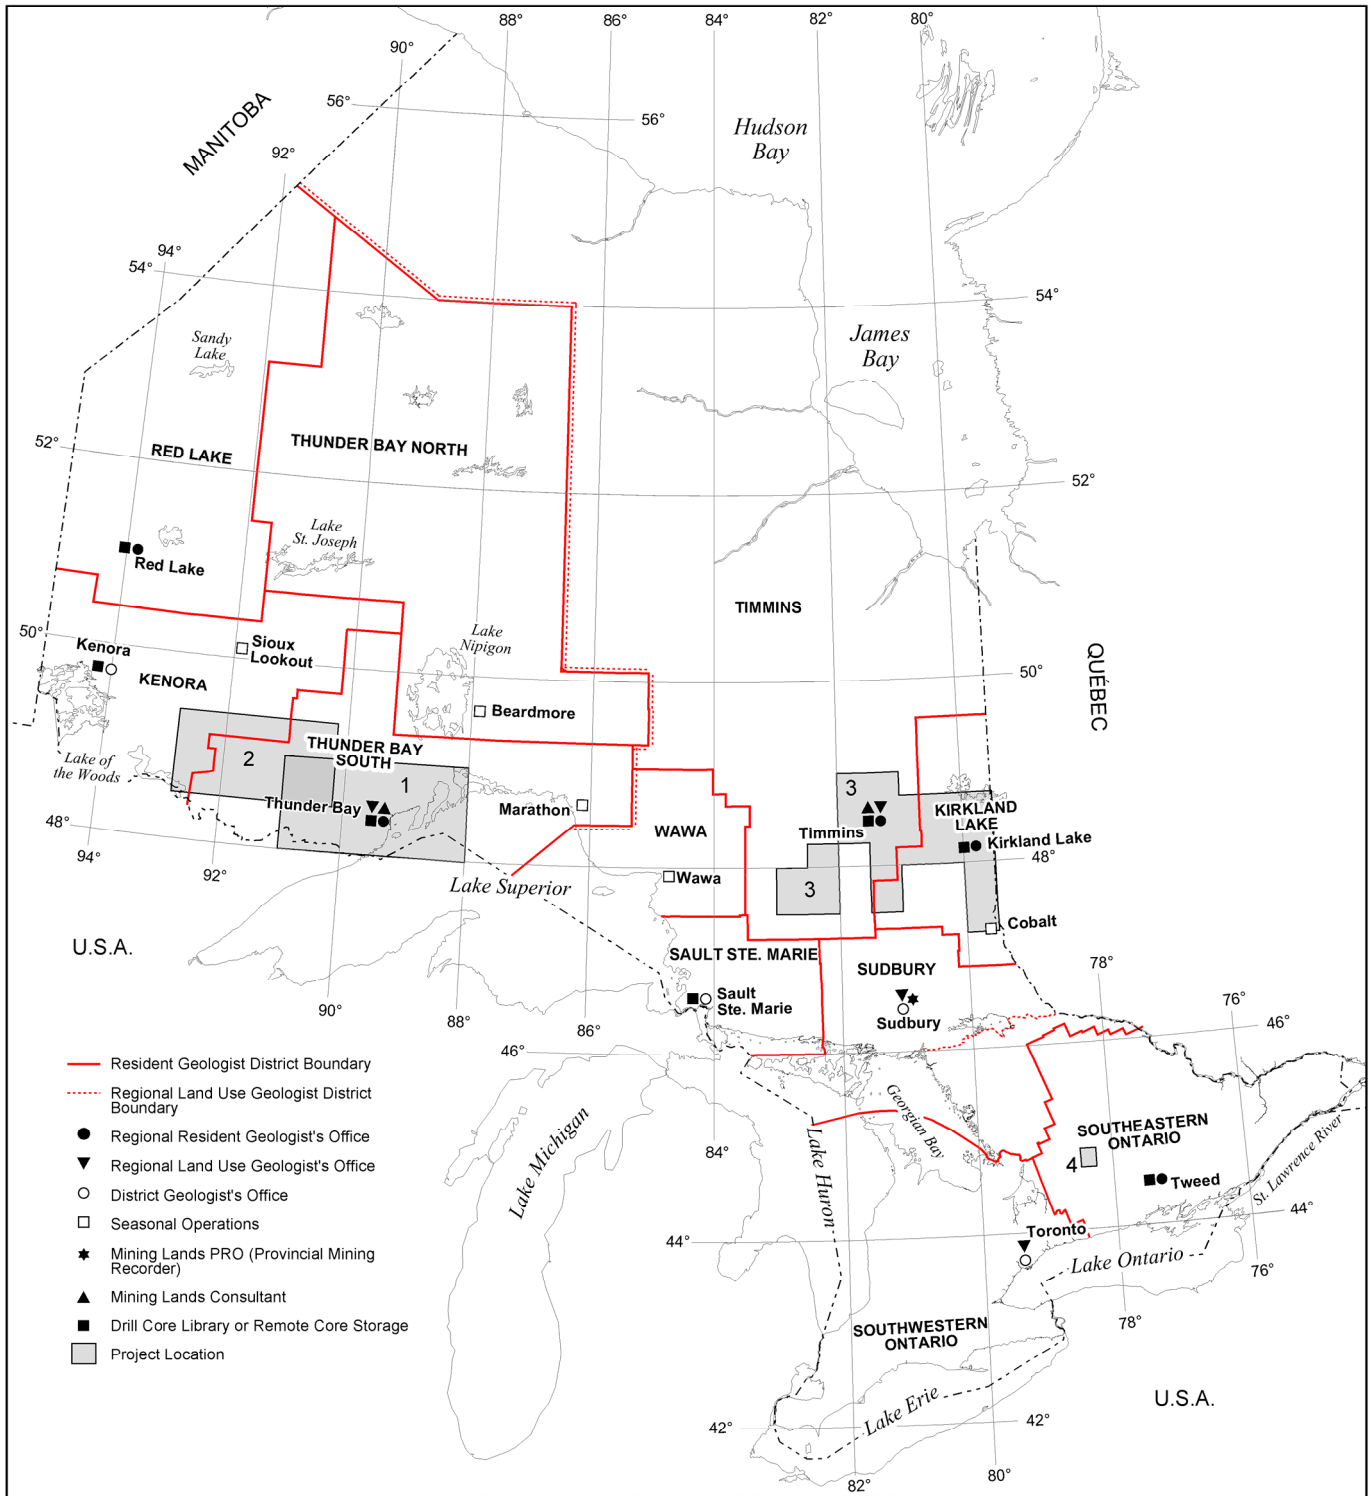

Ontario

- Resident Geologist District Boundary
- - - Regional Land Use Geologist District Boundary
- Regional Resident Geologist's Office
- ▼ Regional Land Use Geologist's Office
- District Geologist's Office
- Seasonal Operations
- ★ Mining Lands PRO (Provincial Mining Recorder)
- ▲ Mining Lands Consultant
- Drill Core Library or Remote Core Storage
- Project Location

- | | |
|--------------|---------------|
| ■ 1. MRD 261 | ■ 3. MRD 263 |
| ■ 2. MRD 262 | ■ 4. OFR 6230 |