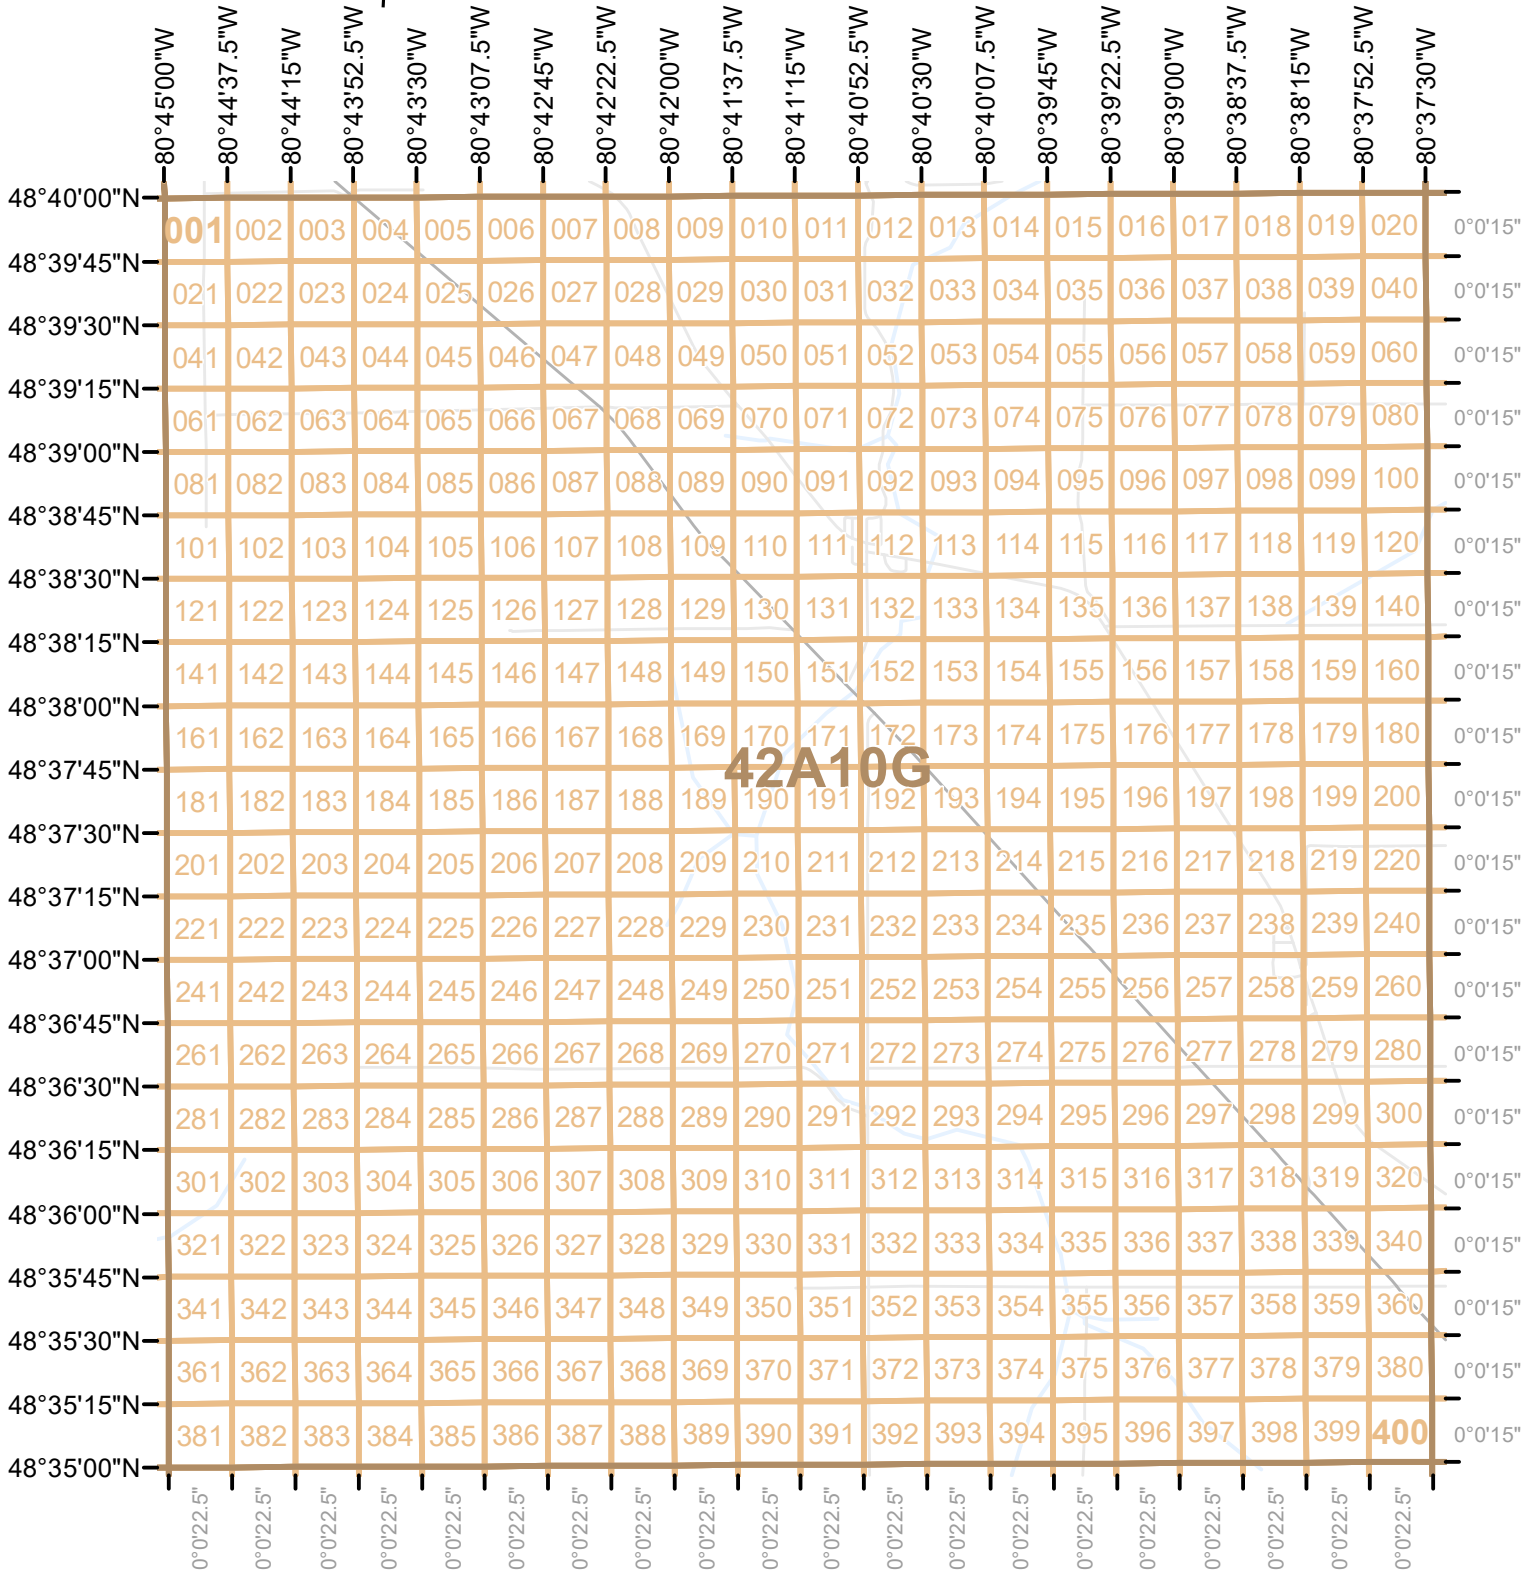

## 50K Grid (Typical)

1:775,000

## Grid Group (Typical)

1:210,000

## Provincial Group (Typical)

1:55,000

42A10G

# TYPICAL CELL

NOT TO SCALE